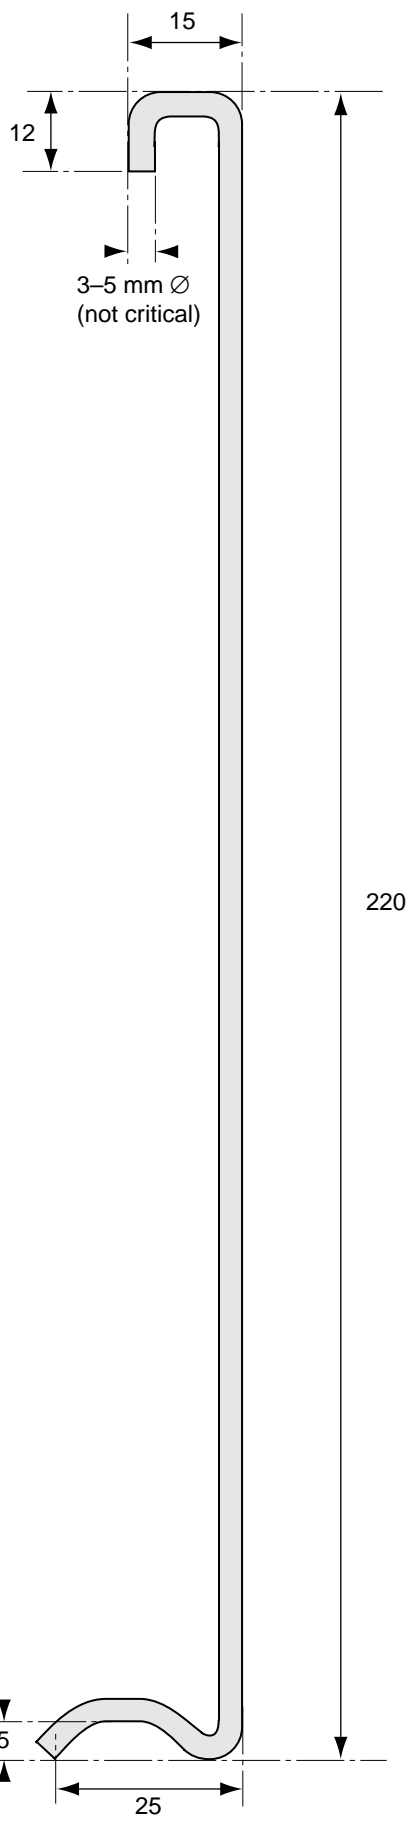

Moto Guzzi Le Mans Special

Seat prop

- Manufacture in stainless steel wire (diameter not critical, so long as ≥ 3 mm)
- Bend into shape
- Dimensions in mm